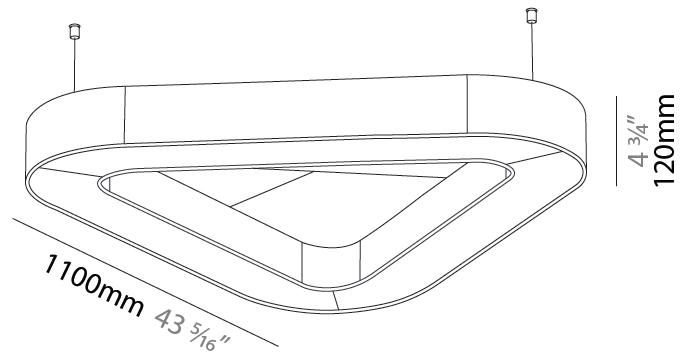

GENERAL

Series: Victory Acoustic
Brand: Prolicht
Division: Architectural
Mounting Type: Suspension
Mounting Location: Ceiling
Subcategory: Acoustic

PHYSICAL

Shape: Round
Length (mm): 1100
Length (in): 43 ⁵/₁₆
Width (mm): 1012
Width (in): 39 ¹³/₁₆
Height (mm): 120
Height (in): 4 ³/₄
Light Distribution: Direct
Diffuser: PMMA - Opal / Micro-Prism
Fixture Finish: SSR / BKV / CWI / CRY / HAB / UFT / ITA / RUA / FTG / MYG / LOD / PUS / FRO / FUP / KIA / POP / BLS / SPG / MEY / GOH / GUM / CHC / COM / ABZ / JAG / OBR / MOS / ROR
Accent Finish: ANC / ASH / BNA / BTC / BZE / CEL / EGG / EVG / FOG / FOS / FST / FUA / IRI / IRO / KHA / LIC / LIM / MER / MSN / MUS / ONX / PEA / PLU / POL / PPY / RAY / ROY / RST / STE / SWD / TAN / TAU
Fixture Material: Aluminum
Cable Details: 2 000mm / 78 3/4" or 6 000mm / 236 1/4" Transparent Cable

ELECTRICAL

Lamp Type: LED (Zhaga Standard)
Input Wattage (W): 73.4
Total Output Wattage (W): 66.3
Dimming: Non-Dimmable
Driver Included: Yes
Driver Location: Integrated
Driver Type: Constant Current - Universal
Driver Class: Class 2
Input Voltage (V): 120 - 277

LED

Color Temperature (°K): 2700 / 3000 / 3500 / 4000
Max. Delivered Lumen (lm): 3734 / 3865 / 4538 / 3929
Nominal Lumen (lm): 5745 / 5946 / 6982 / 6045
CRI: >90 CRI
Lamp Life (hrs): 50000

OPTICAL

RATINGS AND CERTIFICATIONS

Certified By: CSA Certified to UL and CSA Standards
IP rating: IP20